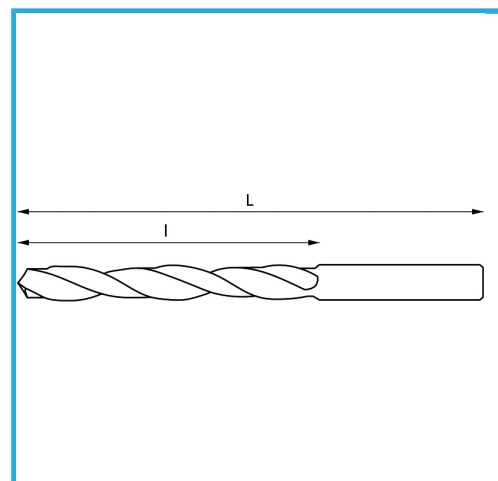

ROLLED, RIGHT HAND, SHORT LENGTH, BLACK FINISH.

∅	5,00 mm
L	62 mm
l	26 mm
Pack	10
Gross weight	0,01 kg
EAN Code	8012667294373

Box

118°

HV=700-740

~5xD

1897/N

-