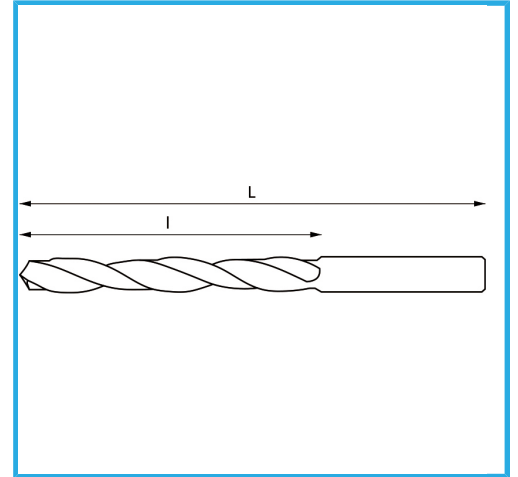

ROLLED, RIGHT HAND, SHORT LENGTH, BLACK FINISH.

| | |
|--------------|---------------|
| ∅ | 5,50 mm |
| L | 66 mm |
| l | 28 mm |
| Pack | 10 |
| Gross weight | 0,01 kg |
| EAN Code | 8012667294380 |

Box

118°

HV=700-740

~5xD

1897/N

-