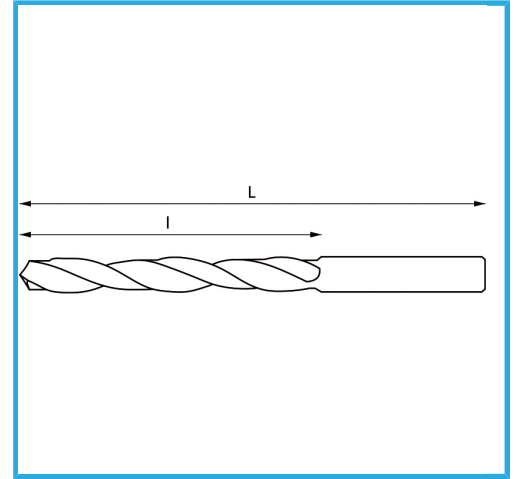

ROLLED, RIGHT HAND, SHORT LENGTH, BLACK FINISH.

∅	6,00 mm
L	66 mm
l	28 mm
Pack	10
Gross weight	0,01 kg
EAN Code	8012667294397

Box

118°

HV=700-740

~5xD

1897/N

-