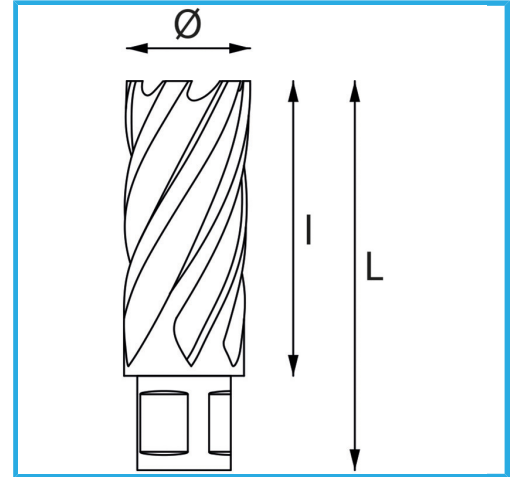

ALLOWS A VERY FAST CUT, DOES NOT REQUIRE PRE-DRILLING AND DOES NOT CREATE ANY BURR FORMATION THANKS TO THE LOWER EFFORT OF THE...

Ø	24 mm
Cutting capacity	30 mm
Total length	62 mm
Gross weight	0,12 kg
EAN Code	8012667291365