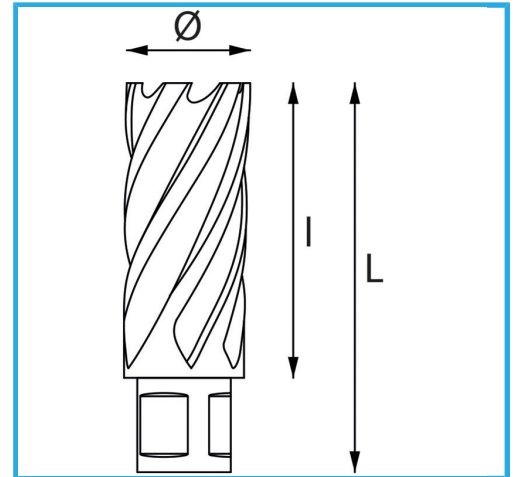

ALLOWS A VERY FAST CUT, DOES NOT REQUIRE PRE-DRILLING AND DOES NOT CREATE ANY BURR FORMATION THANKS TO THE LOWER EFFORT OF THE...

Ø	26 mm
Cutting capacity	30 mm
Total length	62 mm
Gross weight	0,13 kg
EAN Code	8012667291389