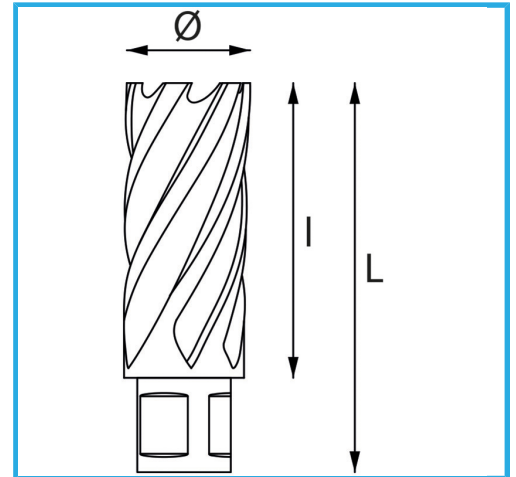

ALLOWS A VERY FAST CUT, DOES NOT REQUIRE PRE-DRILLING AND DOES NOT CREATE ANY BURR FORMATION THANKS TO THE LOWER EFFORT OF THE...

Ø	36 mm
Cutting capacity	30 mm
Total length	62 mm
Gross weight	0,19 kg
EAN Code	8012667291488