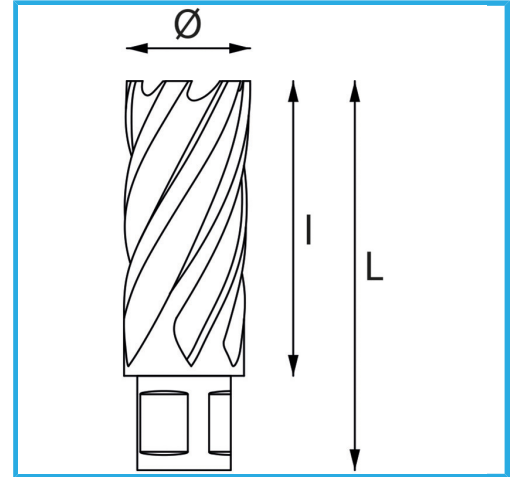

ALLOWS A VERY FAST CUT, DOES NOT REQUIRE PRE-DRILLING AND DOES NOT CREATE ANY BURR FORMATION THANKS TO THE LOWER EFFORT OF THE...

Ø	38 mm
Cutting capacity	50 mm
Total length	85 mm
Gross weight	0,25 kg
EAN Code	8012667292409