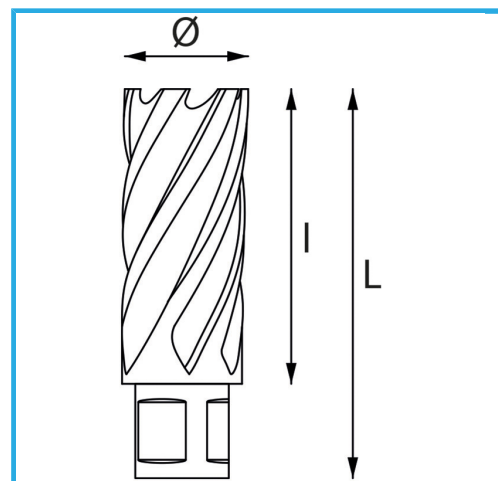

ALLOWS A VERY FAST CUT, DOES NOT REQUIRE PRE-DRILLING AND DOES NOT CREATE ANY BURR FORMATION THANKS TO THE LOWER EFFORT OF THE...

Ø	39 mm
Cutting capacity	50 mm
Total length	85 mm
Gross weight	0,26 kg
EAN Code	8012667292416