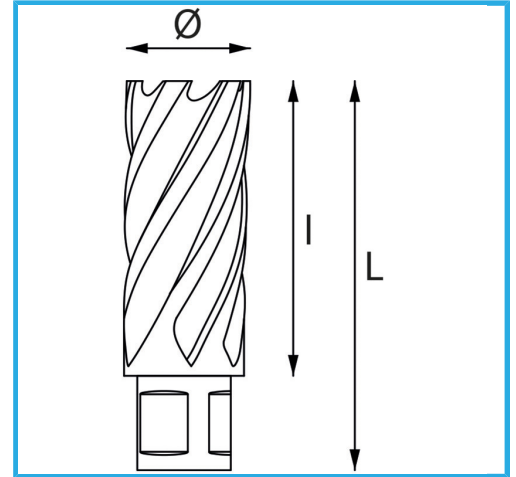

ALLOWS A VERY FAST CUT, DOES NOT REQUIRE PRE-DRILLING AND DOES NOT CREATE ANY BURR FORMATION THANKS TO THE LOWER EFFORT OF THE...

Ø	43 mm
Cutting capacity	30 mm
Total length	62 mm
Gross weight	0,24 kg
EAN Code	8012667291556