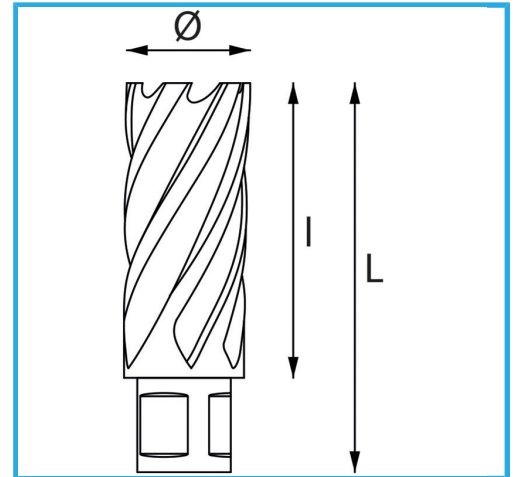

ALLOWS A VERY FAST CUT, DOES NOT REQUIRE PRE-DRILLING AND DOES NOT CREATE ANY BURR FORMATION THANKS TO THE LOWER EFFORT OF THE...

Ø	46 mm
Cutting capacity	30 mm
Total length	62 mm
Gross weight	0,27 kg
EAN Code	8012667291600