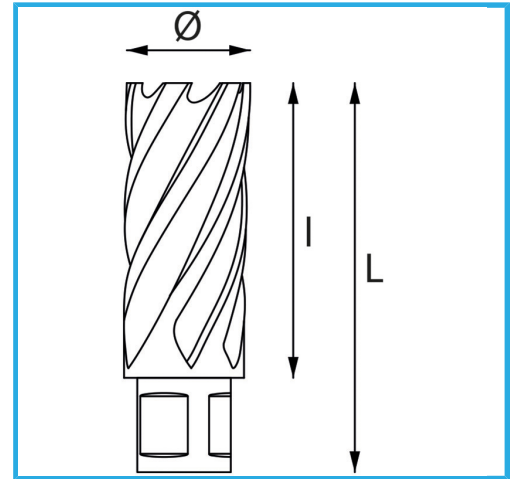

ALLOWS A VERY FAST CUT, DOES NOT REQUIRE PRE-DRILLING AND DOES NOT CREATE ANY BURR FORMATION THANKS TO THE LOWER EFFORT OF THE...

Ø	47 mm
Cutting capacity	30 mm
Total length	62 mm
Gross weight	0,26 kg
EAN Code	8012667291617