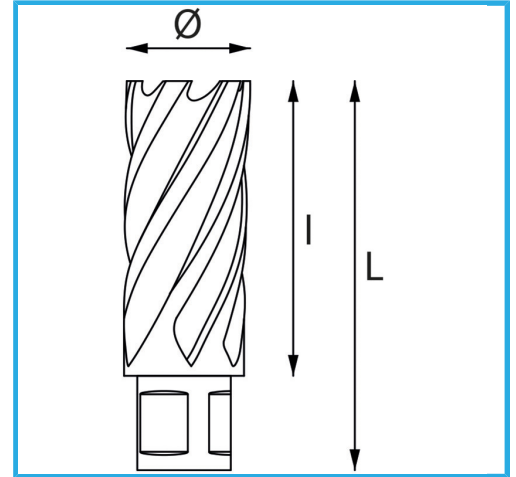

ALLOWS A VERY FAST CUT, DOES NOT REQUIRE PRE-DRILLING AND DOES NOT CREATE ANY BURR FORMATION THANKS TO THE LOWER EFFORT OF THE...

Ø	48 mm
Cutting capacity	30 mm
Total length	62 mm
Gross weight	0,26 kg
EAN Code	8012667291624