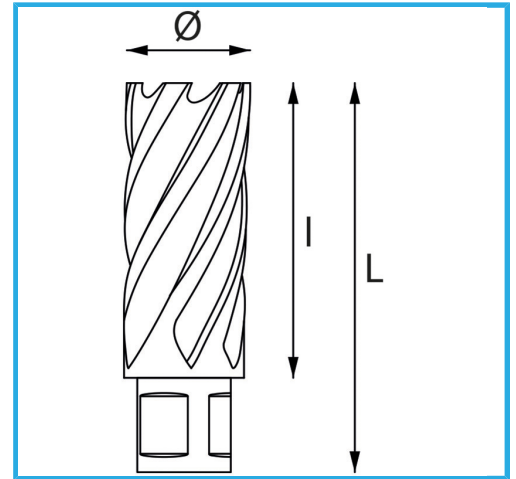

ALLOWS A VERY FAST CUT, DOES NOT REQUIRE PRE-DRILLING AND DOES NOT CREATE ANY BURR FORMATION THANKS TO THE LOWER EFFORT OF THE...

**Cutting capacity**

Ø

**Total length**

**Gross weight**

**EAN Code**

30 mm

21 mm

62 mm

0,10 kg

8012667291778

Hangable

HSS