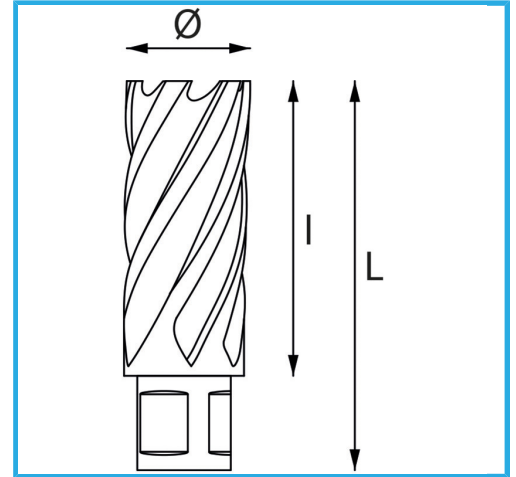

ALLOWS A VERY FAST CUT, DOES NOT REQUIRE PRE-DRILLING AND DOES NOT CREATE ANY BURR FORMATION THANKS TO THE LOWER EFFORT OF THE...

**Cutting capacity**

Ø

**Total length**

**Gross weight**

**Packaging dimensions**

**EAN Code**

30 mm

24 mm

62 mm

0,12 kg

40x35x100 h mm

8012667291808

Hangable