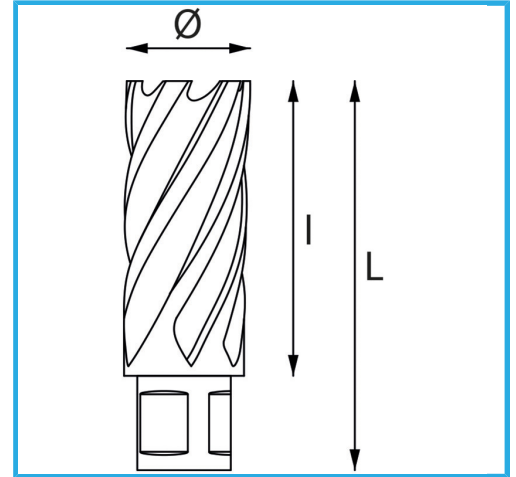

ALLOWS A VERY FAST CUT, DOES NOT REQUIRE PRE-DRILLING AND DOES NOT CREATE ANY BURR FORMATION THANKS TO THE LOWER EFFORT OF THE...

Cutting capacity

Ø

Total length

Gross weight

Packaging dimensions

EAN Code

30 mm

26 mm

62 mm

0,13 kg

100x35x35 h mm

8012667291822

Hangable

HSS