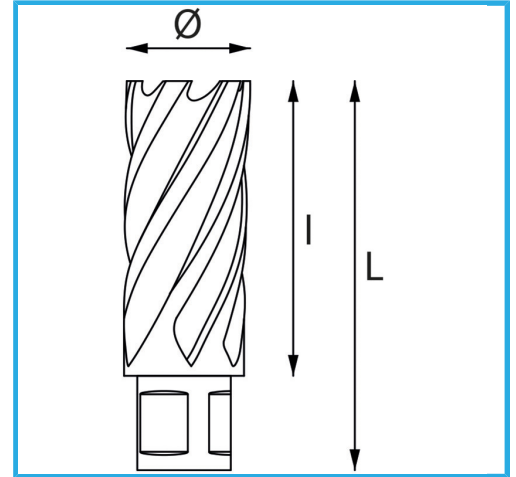

ALLOWS A VERY FAST CUT, DOES NOT REQUIRE PRE-DRILLING AND DOES NOT CREATE ANY BURR FORMATION THANKS TO THE LOWER EFFORT OF THE...

Cutting capacity

Ø

Total length

Gross weight

EAN Code

30 mm

32 mm

62 mm

0,16 kg

8012667291884

Hangable

HSS