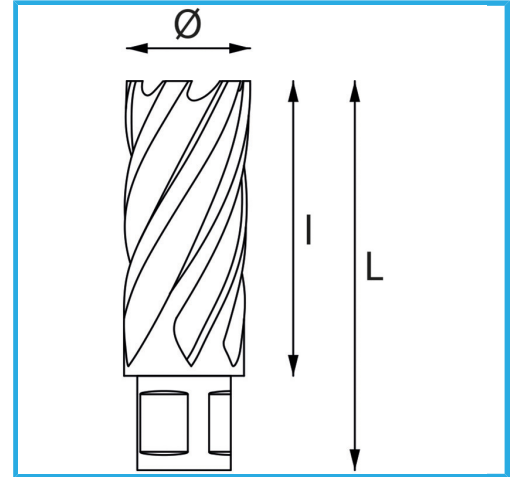

ALLOWS A VERY FAST CUT, DOES NOT REQUIRE PRE-DRILLING AND DOES NOT CREATE ANY BURR FORMATION THANKS TO THE LOWER EFFORT OF THE...

Cutting capacity

Ø

Total length

Gross weight

EAN Code

30 mm

34 mm

62 mm

0,17 kg

8012667291907

Hangable

HSS