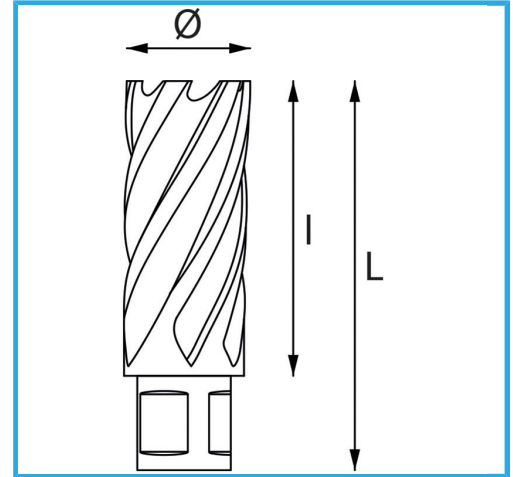

ALLOWS A VERY FAST CUT, DOES NOT REQUIRE PRE-DRILLING AND DOES NOT CREATE ANY BURR FORMATION THANKS TO THE LOWER EFFORT OF THE...

Cutting capacity

Ø

Total length

Gross weight

EAN Code

30 mm

39 mm

62 mm

0,20 kg

8012667291952

Hangable

HSS