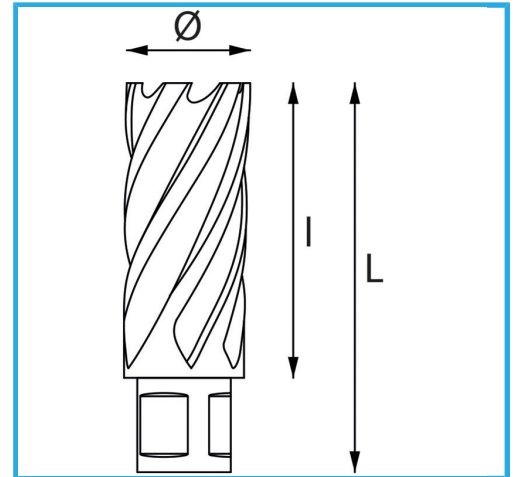

ALLOWS A VERY FAST CUT, DOES NOT REQUIRE PRE-DRILLING AND DOES NOT CREATE ANY BURR FORMATION THANKS TO THE LOWER EFFORT OF THE...

Cutting capacity

Ø

Total length

Gross weight

EAN Code

30 mm

43 mm

62 mm

0,24 kg

8012667291990

Hangable

HSS