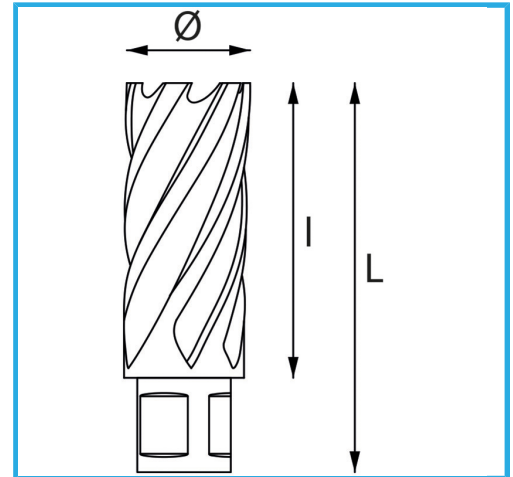

ALLOWS A VERY FAST CUT, DOES NOT REQUIRE PRE-DRILLING AND DOES NOT CREATE ANY BURR FORMATION THANKS TO THE LOWER EFFORT OF THE...

Cutting capacity

Ø

Total length

Gross weight

EAN Code

30 mm

48 mm

62 mm

0,26 kg

8012667292041

Hangable

HSS