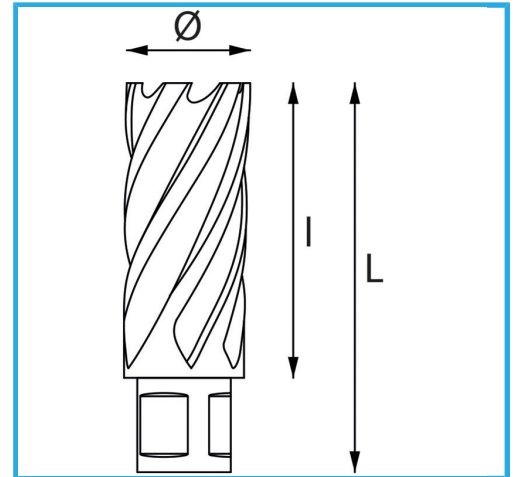

ALLOWS A VERY FAST CUT, DOES NOT REQUIRE PRE-DRILLING AND DOES NOT CREATE ANY BURR FORMATION THANKS TO THE LOWER EFFORT OF THE...

**Cutting capacity**

Ø

**Total length**

**Gross weight**

**EAN Code**

30 mm

49 mm

62 mm

0,27 kg

8012667292058

Hangable

HSS