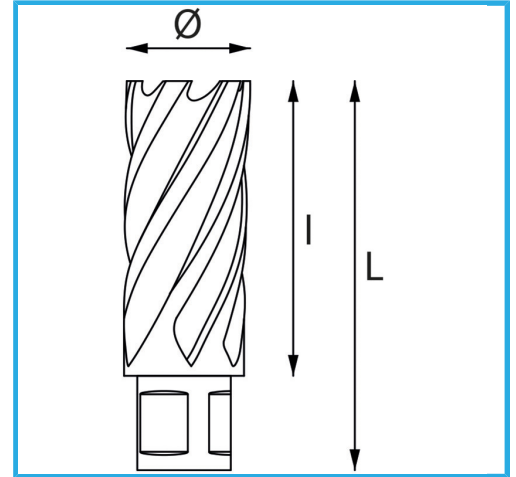

ALLOWS A VERY FAST CUT, DOES NOT REQUIRE PRE-DRILLING AND DOES NOT CREATE ANY BURR FORMATION THANKS TO THE LOWER EFFORT OF THE...

Cutting capacity

Ø

Total length

Gross weight

EAN Code

30 mm

60 mm

62 mm

0,38 kg

8012667292126

Hangable

HSS

-