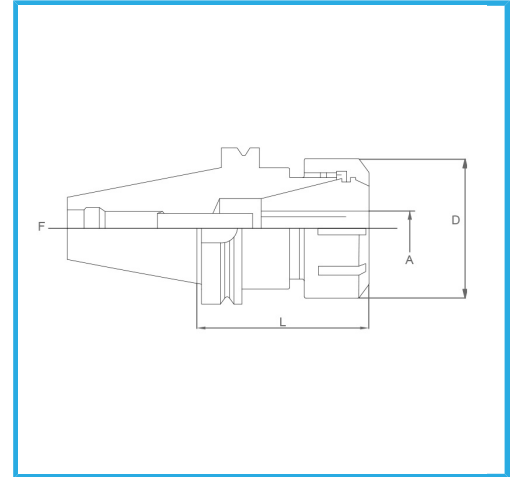

MAS-403 BT, FOR MOUNTING TOOLS WITH CYLINDRICAL SHANK ON DIN 6499 (ER) COLLETS. SUPPLIED WITH LOCKING FERRULE. BALANCING 12.000...

Collets	ER 20
A	2 / 13 mm
D	34 mm
L	100 mm
F	M 16
Gross weight	1,54 kg
EAN Code	8012667293093

Box

Grounded

18Ni
CrMo5

-