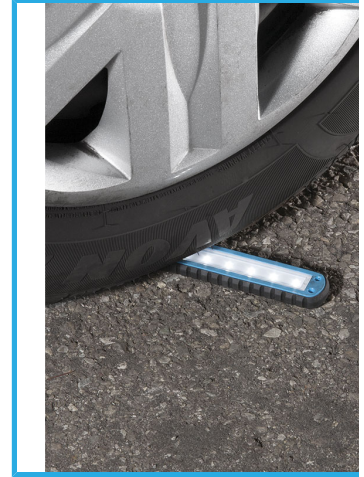

ART. L008
SLIM INSPECTION CORDLESS LED LIGHT

RECHARGEABLE, HIGH CAPACITY LITHIUM BATTERY FOR LONG TIME OPERATION, STRONG LIGHT OUTPUT 400 LUMEN, THE SLIM DESIGN AND ROBUST...

Power	100 - 240 V , 50 - 60 Hz
Battery	3,7 V 2400 mAh Lithium
Luminous flux	400 lm
Recharging time	3,5 h
Autonomy	3 - 10 h
Intensity	400 lm
Gross weight	0,36 kg
EAN Code	8012667292584